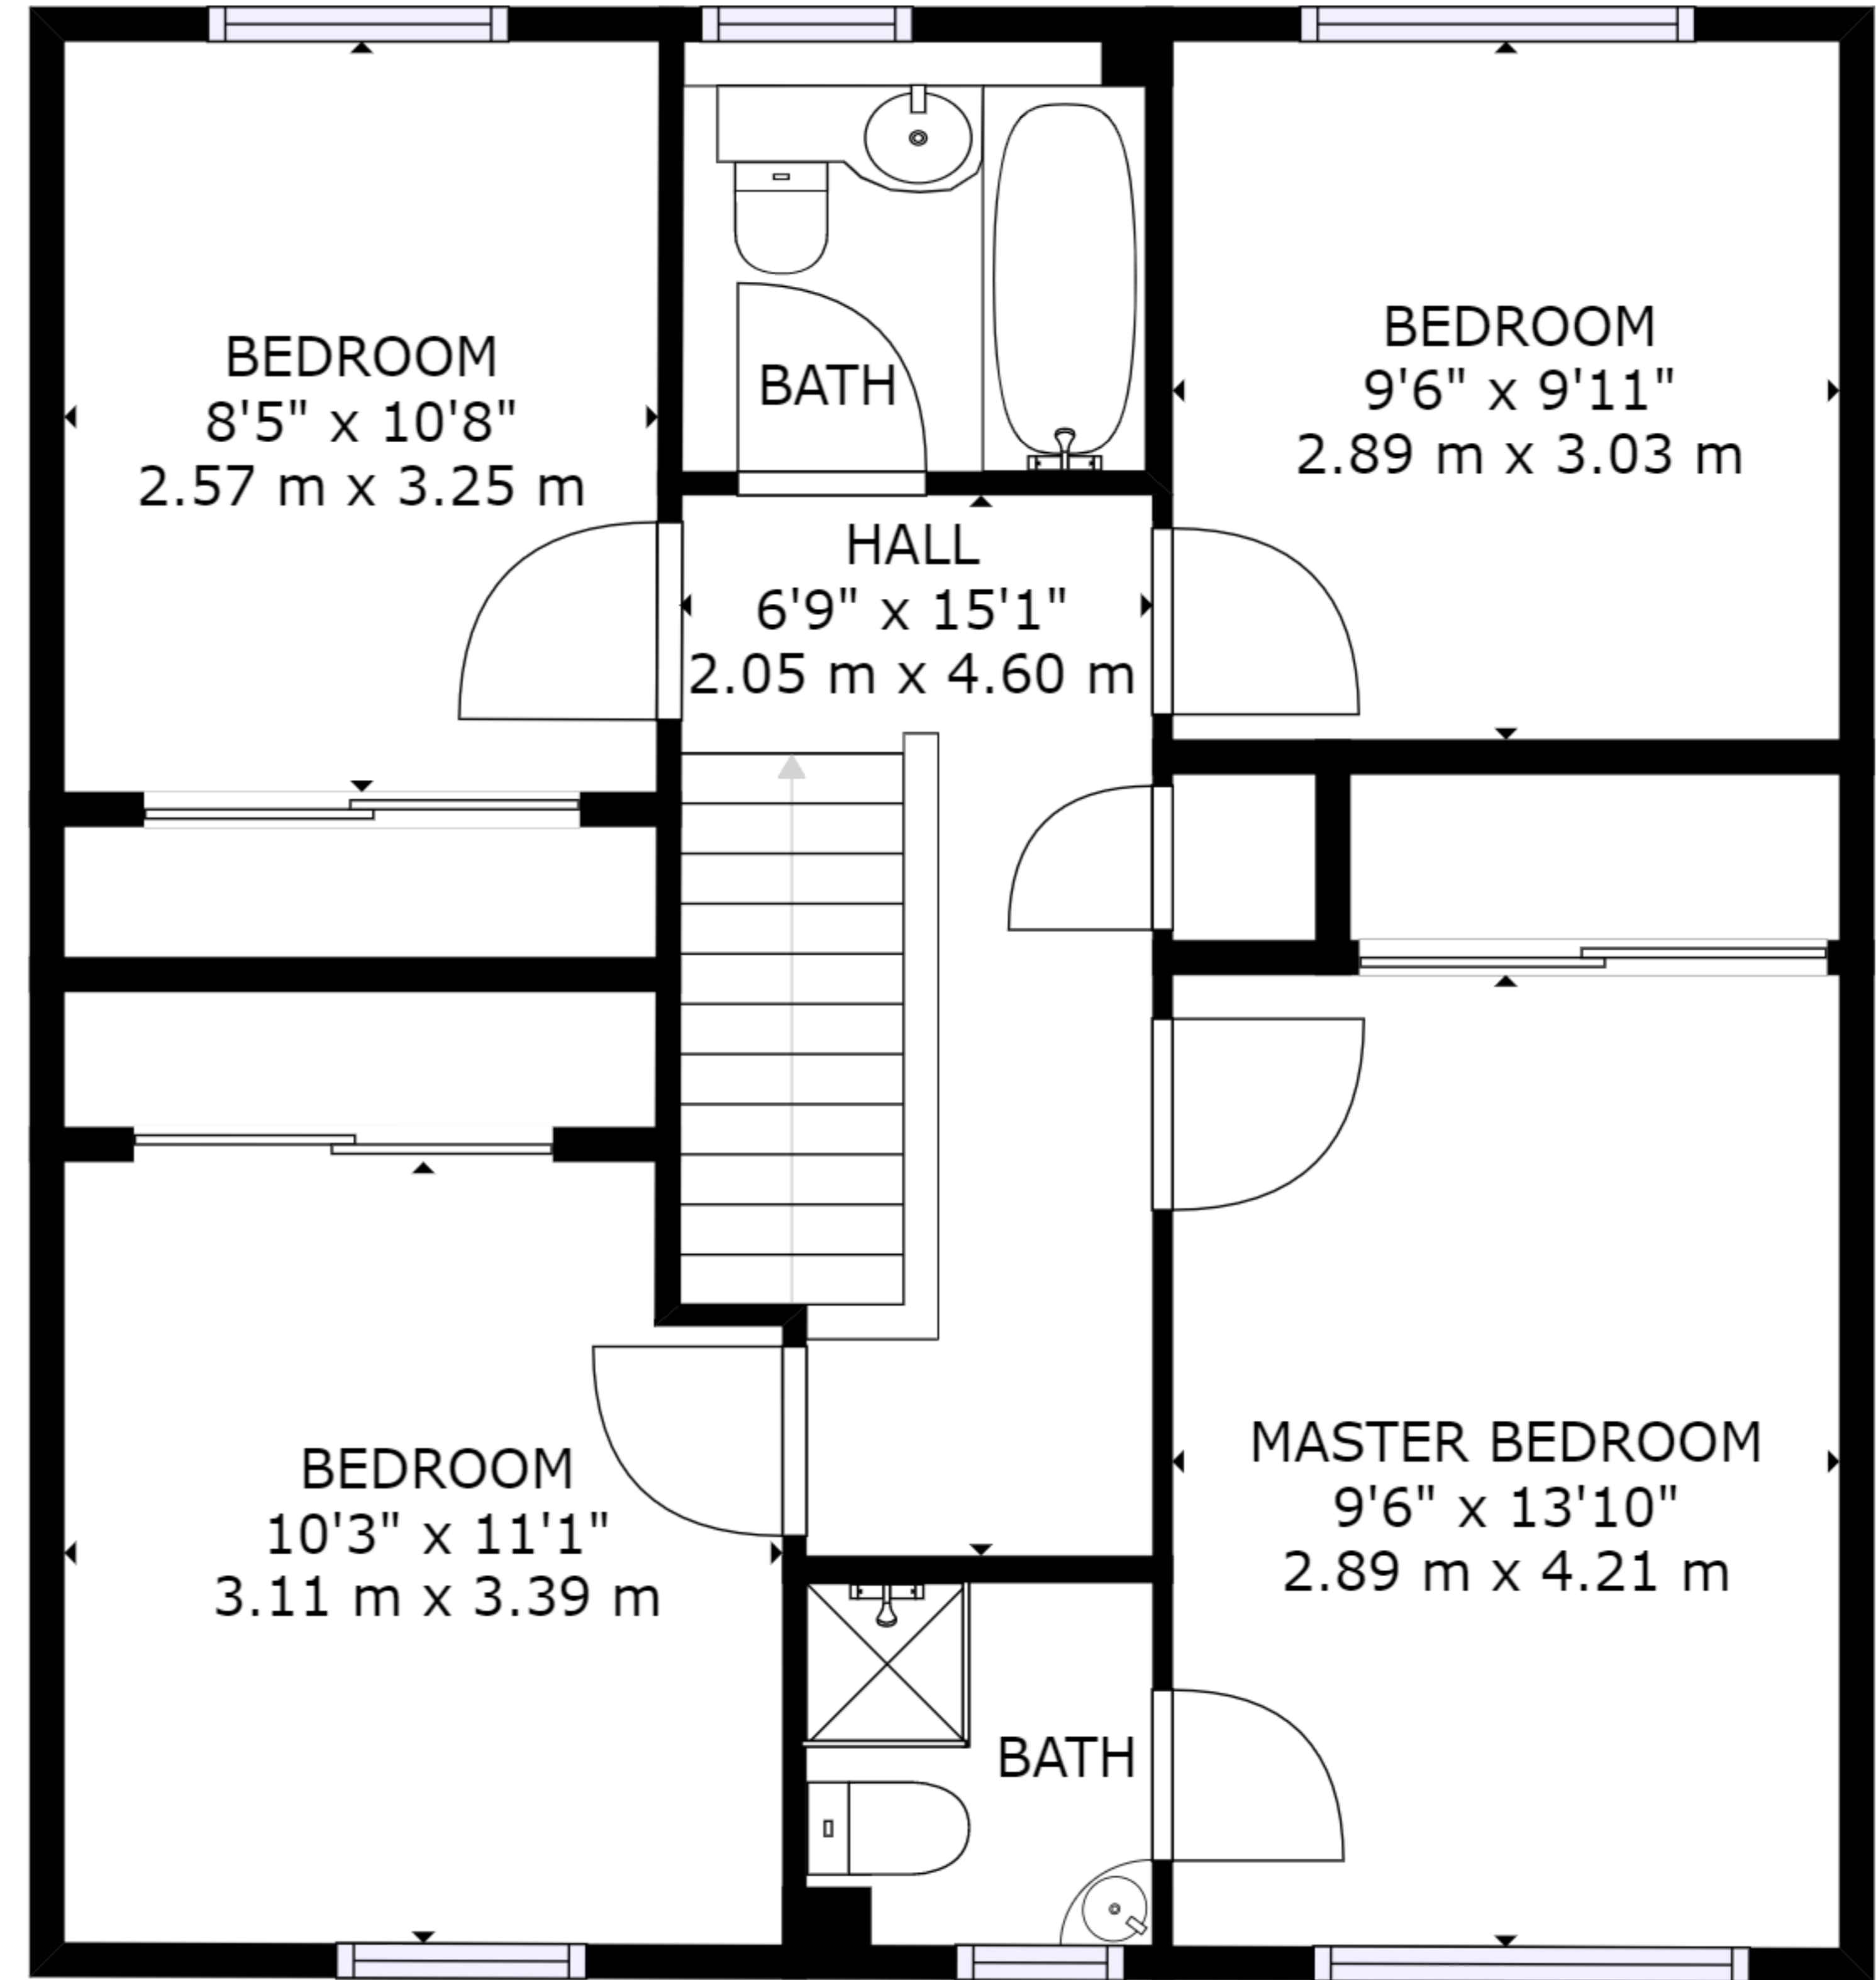

FLOOR 1

FLOOR 2

GROSS INTERNAL AREA  
 FLOOR 1: 709 sq ft, 66 m<sup>2</sup>, FLOOR 2: 683 sq ft, 63 m<sup>2</sup>  
 TOTAL: 1392 sq ft, 129 m<sup>2</sup>  
 SIZES AND DIMENSIONS ARE APPROXIMATE, ACTUAL MAY VARY.